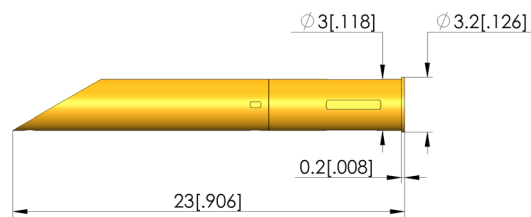

#### General data

Product group:  
Series:  
Sub-series:  
Type of receptacle connection:  
Press ring:  
Surface area:  
Collar diameter:  
Collar height:  
Knurl:  
Vacuum-tight:  
RoHS-compliant:

Receptacles (KS)  
KS-113  
KS-113 23 press-in version  
Solder / open  
No  
Gold  
3.2 mm [.125 in]  
0.2 mm [.007 in]  
No  
No  
RoHS-3;6c

#### Mechanical data

Total length:  
Outer diameter:

23 mm [.905 in]  
3 mm [.118 in]